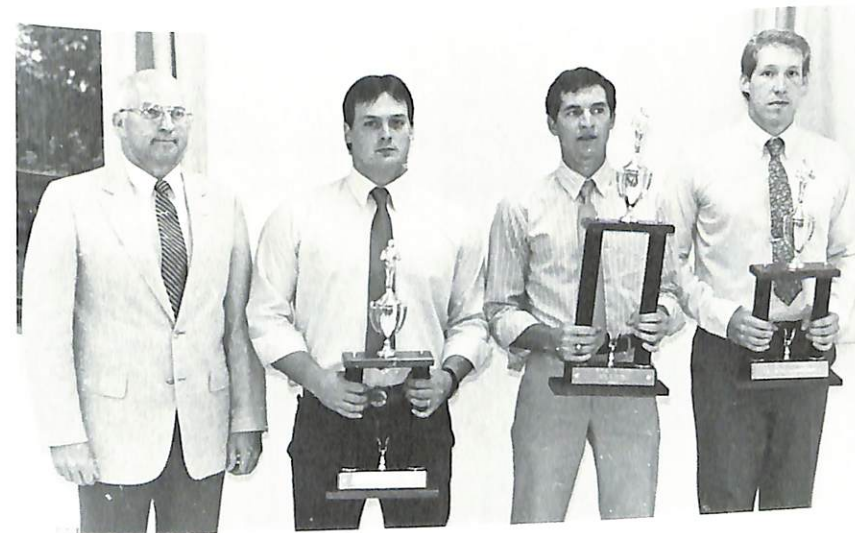

left: Athletic Director Ken Gibler with Mr. Viking finalists Jim Heinzler, Rick Rainwater and Walter Belcher.

above: V-Club presents the Mr. Viking award to Rick Rainwater. Each year the award goes to the outstanding male athlete and is presented at the Athletic Awards Banquet, co-sponsored by V-Club.