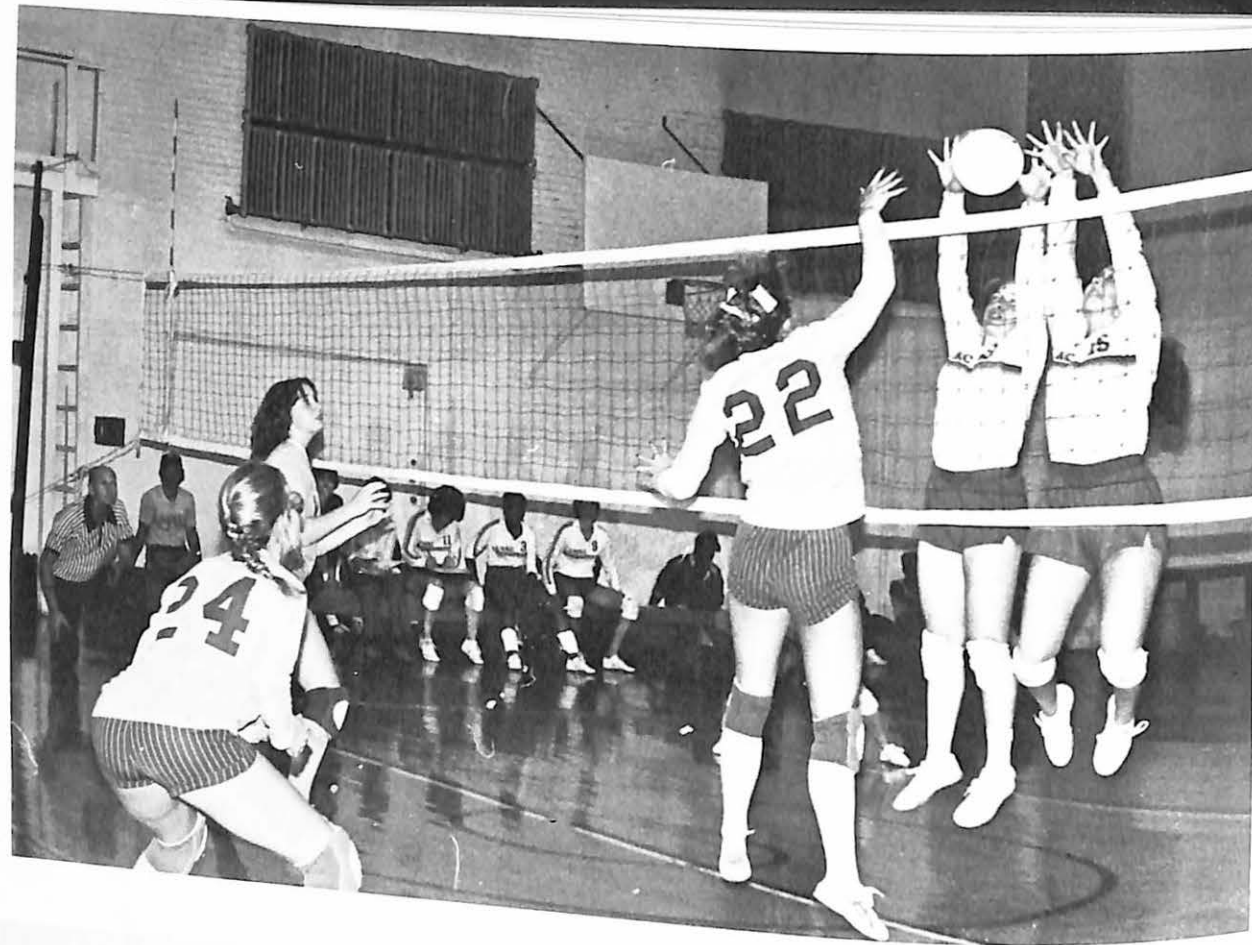

NOVEMBER

Activities

November is for giving thanks and for Thanksgiving. The Gamma Sigs and TKE held a canned food drive. Alpha Sigma Alpha sponsored a Thanksgiving Day dinner.

November also marked the first production of the new year. The fall play "I Never Sang For My Father" was presented the 13th through the 15th. The Outing Club went on a trip to Lake Pomm De Terr. The members of A.S.A. held a Founders Day ceremony for the alumni.