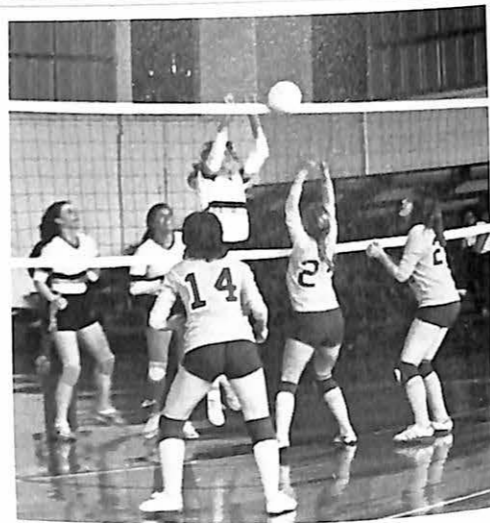

We Study

September marked the beginning of classes for the new school year at Valley. Students were busy with many activities, and getting to know each other and making new friends as well as renewing old friendships. The football season began, and such groups as the "V" Club ran the concession stand. The Gamma Sigs aided in the printing of a new student handbook. The freshman class elected officers and began to work on plans for Homecoming.

September was a month of many changes. Students began to socialize and participate in campus activities. Life at Valley began to roll.

MVC Coaching Staff: (kneeling left to right) Jamie Kelly, Rex Sawyer, Jaime Oyler, (standing) Bob Thompson, Grover Redford, Bruce Beyer, Ken Gibler, and Reed Kepner.

MVC

1981 Viking Co-Captains: Doug Nichols and Randy Hamilton.

Coach Gibler studies a play.

Lady Vikings (Front to Back, L to R) Linda Segovia, Tritobia Williams, Stephanie Sims, Connie Walker, Jerri Hudson, Mary Keen, Danita Humphreys, Sara Friskey, Gena Elliott, Denise Niner, Lisa Shepard, Janie Rosenbrock.

SEPTEMBER

JV FOOTBALL

SEPTEMBER

JV FOOTBALL

V CLUB — Seated, left to right: Coach Davis, Tom Victor, Dave Cano, Randy Hamilton, Jeff Moore (president), Gavin Moore, Russ Collins, Coach Gibler. 2nd row, left to right: Fieldon Houston, Mike Scharnhorst, Tony Perkins, Doug Nichols, Alan Paul, Keith Wallace, Joe Hormberg, Dan Musick, Mark Nicholson. 3rd row, left to right: Archie Logan, Doug Blust, Cederic LaRue, Vernon Pittard, Mike Carter, and Bob Gonzalez.