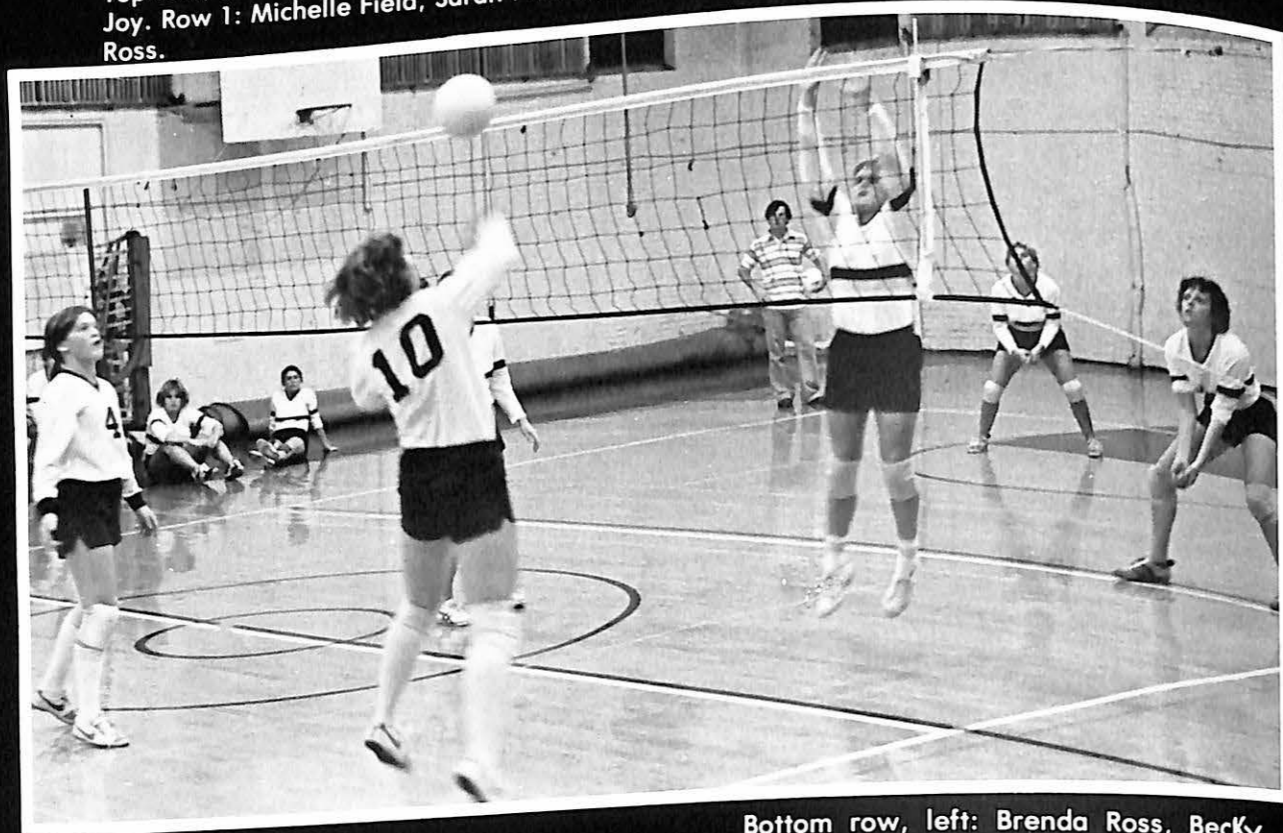

Bottom row, left: Brenda Ross, Becky Grinter.

Women's Volleyball