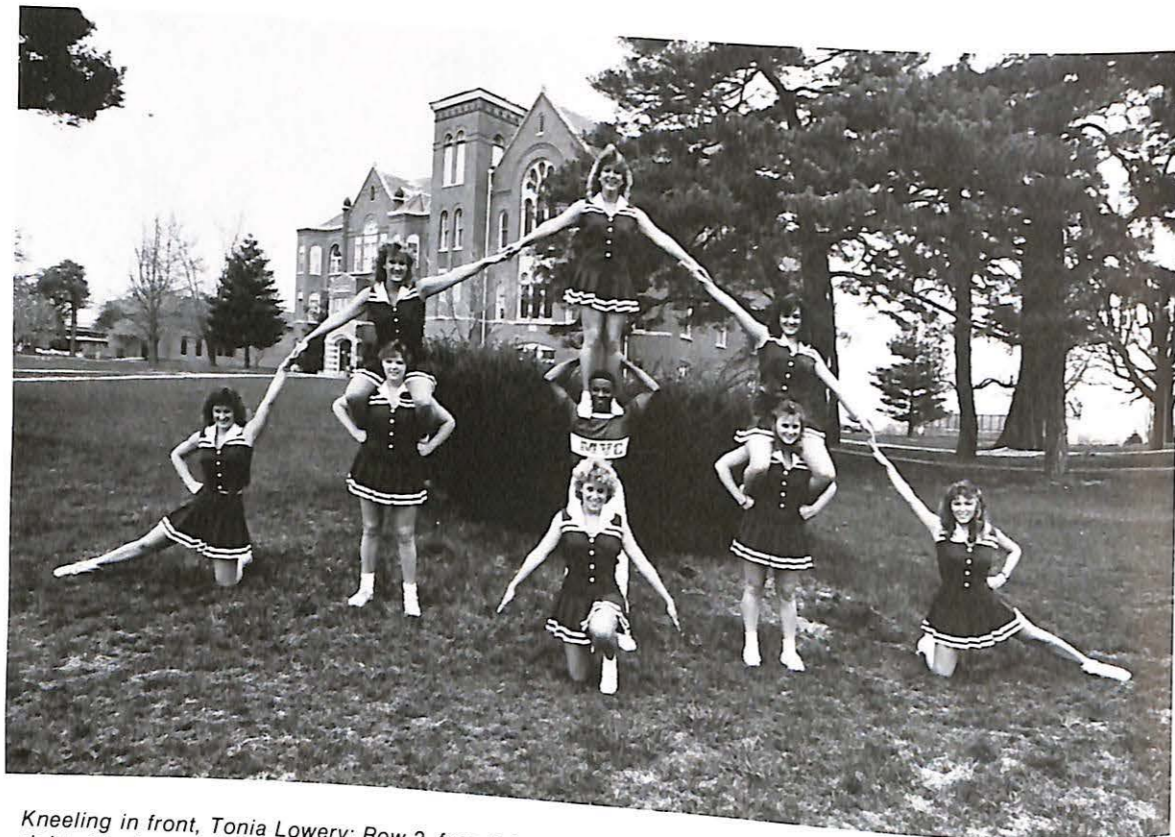

## Valley Ambassadors

The Valley Ambassadors give tours of the campus to prospective students and their parents and act as hosts to campus visitors. Debbie Messer Gonzalez, an admissions counselor, acts as co-ordinator and advisor to the group. Any student wishing to act as an Ambassador must take a quiz relating to Valley history and be free to give tours when not in class. Ambassadors are selected on the basis of character, personality, leadership and positive attitude toward the college.