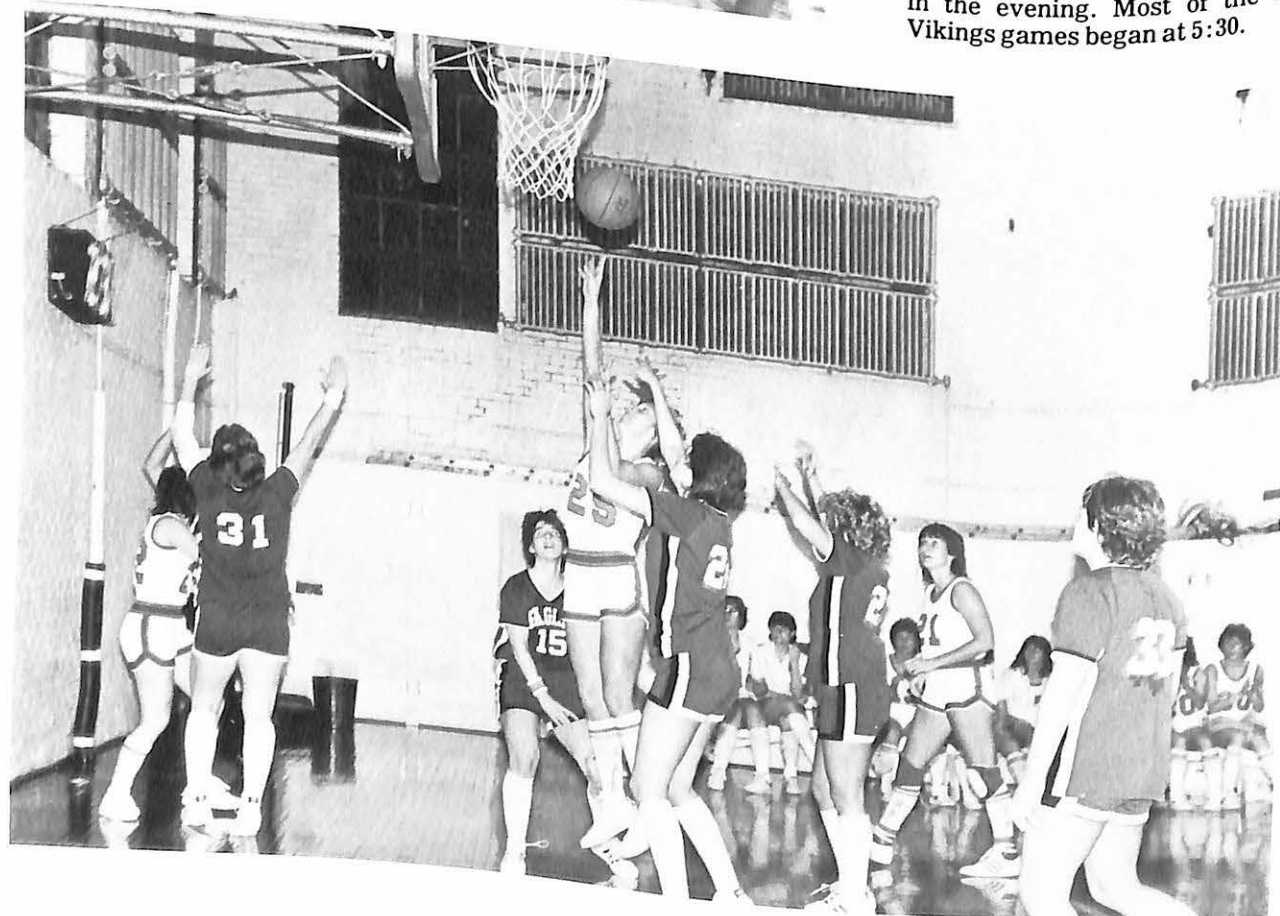

The Lady Vikings of Coach Marlene Joy had a long basketball season this year. The ladies played well together to play many successful games. They also played many games in which they lost by only one or two points. The Lady Viking Basketball Team always filled the gym with an air of excitement. There was never a dull minute.

This season all games were played in the evening. Most of the Lady Vikings games began at 5:30.

Marlene F. Joy